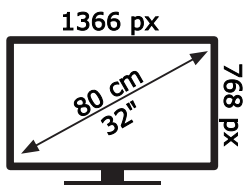

ENERG

TOSHIBA

32WL3C63DA

32 kWh/1000h

ABCDEF **G**

45 kWh/1000h

2019/2013

50559438