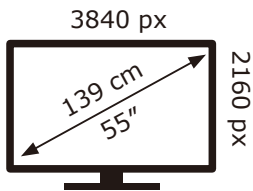

PHILIPS

55PUS7008/12

64 kWh/1000h

2019/2013

PHILIPS

55PUS7008/12

64 kWh/1000h

2019/2013