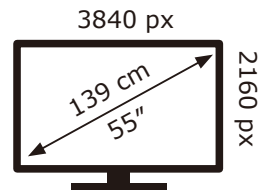

PHILIPS

55PUS7008/12

64 kWh/1000h

2019/2013

PHILIPS

55PUS7008/12

64 kWh/1000h

2019/2013